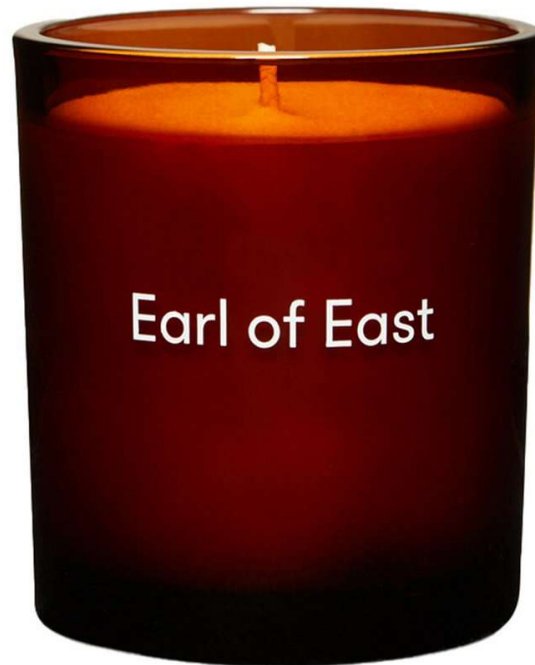

STOCK

Earl of East | Candle - Onsen 9 oz.

Item # 01348

Hand poured soy wax candle in an amber glass lidded jar, made in London with a bespoke blend of fragrance & essential oils. Scent: Peppermint, eucalyptus, mandarin.